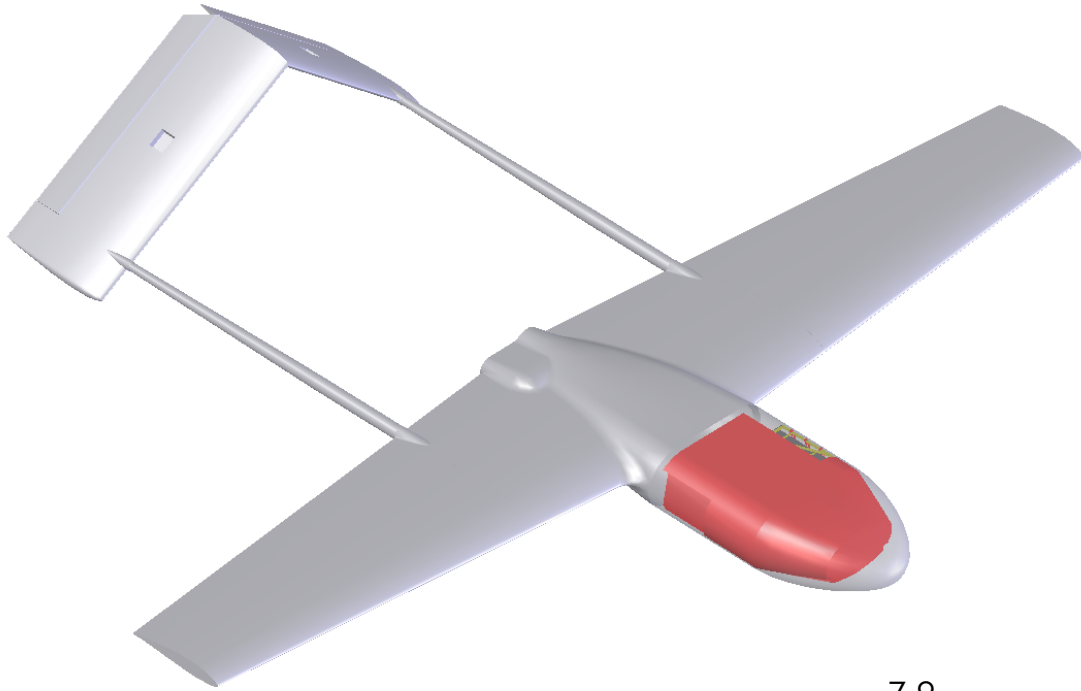

Manta B

Payload Volume:
775 Cubic Inches